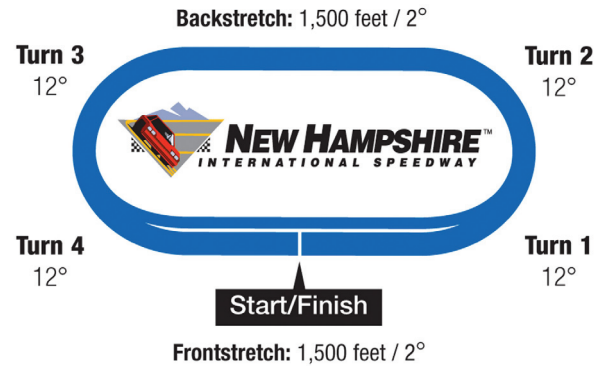

June 6: Pocono Raceway
 Gillette Fusion ProGlide 500 presented by Target
 TV: TNT, 1 p.m. / RADIO: MRN, 12 p.m.

June 13: Michigan International Speedway
 Heluva Good! Sour Cream Dips 400
 TV: TNT, 1 p.m. / RADIO: MRN, 12 p.m.

June 20: Infineon Raceway
 Toyota/Save Mart 350
 TV: TNT, 3 p.m. / RADIO: PRN, 2 p.m.

June 27: New Hampshire Motor Speedway
 Lenox Industrial Tools 301
 TV: TNT, 1 p.m. / RADIO: PRN, 12 p.m.

Whether it's a classic car, cycle or racecar, our open car haulers provide convenient, economical hauling