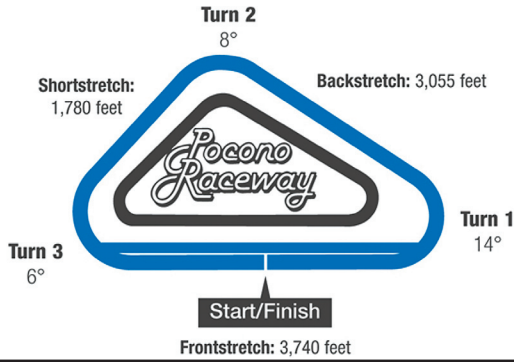

June 6: Pocono Raceway
 Gillette Fusion ProGlide 500 presented by Target
 TV: TNT, 1 p.m. / RADIO: MRN, 12 p.m.

June 13: Michigan International Speedway
 Heluva Good! Sour Cream Dips 400
 TV: TNT, 1 p.m. / RADIO: MRN, 12 p.m.

June 20: Infineon Raceway
 Toyota/Save Mart 350
 TV: TNT, 3 p.m. / RADIO: PRN, 2 p.m.

June 27: New Hampshire Motor Speedway
 Lenox Industrial Tools 301
 TV: TNT, 1 p.m. / RADIO: PRN, 12 p.m.

Whether it's a classic car, cycle or racecar, our open car haulers provide convenient, economical hauling