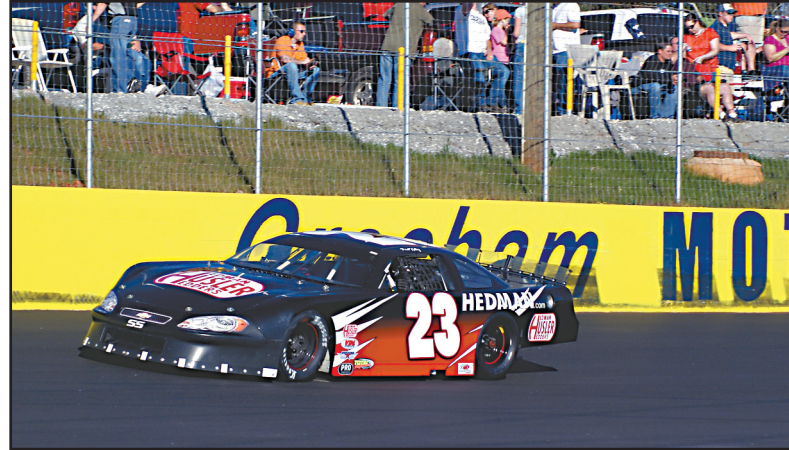

Gresham Motorsports Park (GMP) is one of the most modern and fan-friendly racing and entertainment facilities in the United States. Located on the site of the old Peach State Speedway near Jefferson, GA, Gresham Motorsports Park. The primary focus of the park will be competition on the half-mile asphalt track known in racing circles as "Georgia's Fastest Short Track." A new quarter-mile track in the infield of the half-mile oval has been added to provide additional racing programs for multiple divisions. New grandstands, rest rooms, concessions, parking and lighting have made the facility attractive to local groups looking to stage events at a multi-purpose community gathering place. 2009 saw the new park open with the World Crown 300. Photos by MSA Staff.

For more World Crown 300 photos and the 2010 Gresham Motorsport Park schedule, go to www.FreeMSA.com

With our printing services, You can look like a Champion, too!

Join the ranks of champions like Racin Mason that utilize G&A Graphics for their Print Marketing, Collateral, Graphics and become a champion yourself.